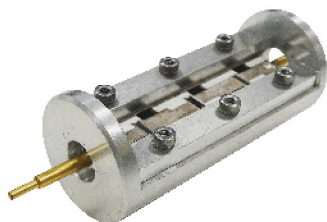

OTHERS

A781S4X-50-05-1TGN-5