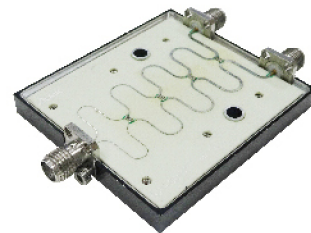

OTHERS

A781S4X-50-05-1TGN-5