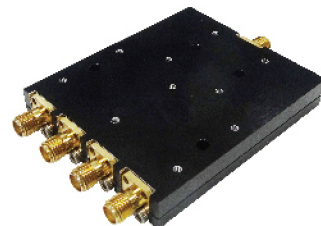

OTHERS

A781S4X-50-05-1TGN-5